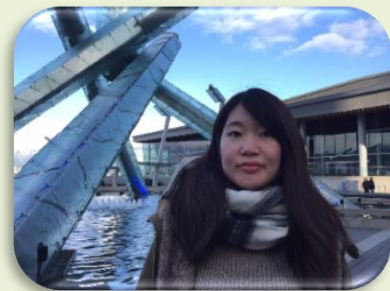

Beautiful flower

Iris ensata cv. "katsurao"

Chihiro Watari
Graduate School of Agriculture
Tamagawa University
1st grade of master's course

On that day, this flower bloomed very beautifully. This flower name is iris ensata cv. "katsurao". Iris ensata is ephemeral flower that gets scattered in 2 days. Fragility makes this flower more beautiful.

There are many varieties in irises. The kind of the iris which I like most is "katurao". The petal's color is white. I want my mind to be clear like this white. "Eye" is light yellow. This yellow is accent color. In japan, "katsurao" means a legendary man living in the moon and beautiful boy. As its name suggests it is a beautiful flower.